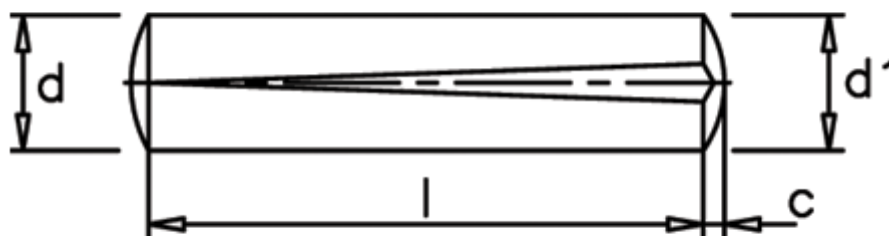

# Data Sheet

Article number: 080154411

Description: KLEE Slotted pin S1 16x70  
Stainless 1.4305

## Measures

---

c	= -
d	= 16.0
d1	= 16.55
Length	= 70